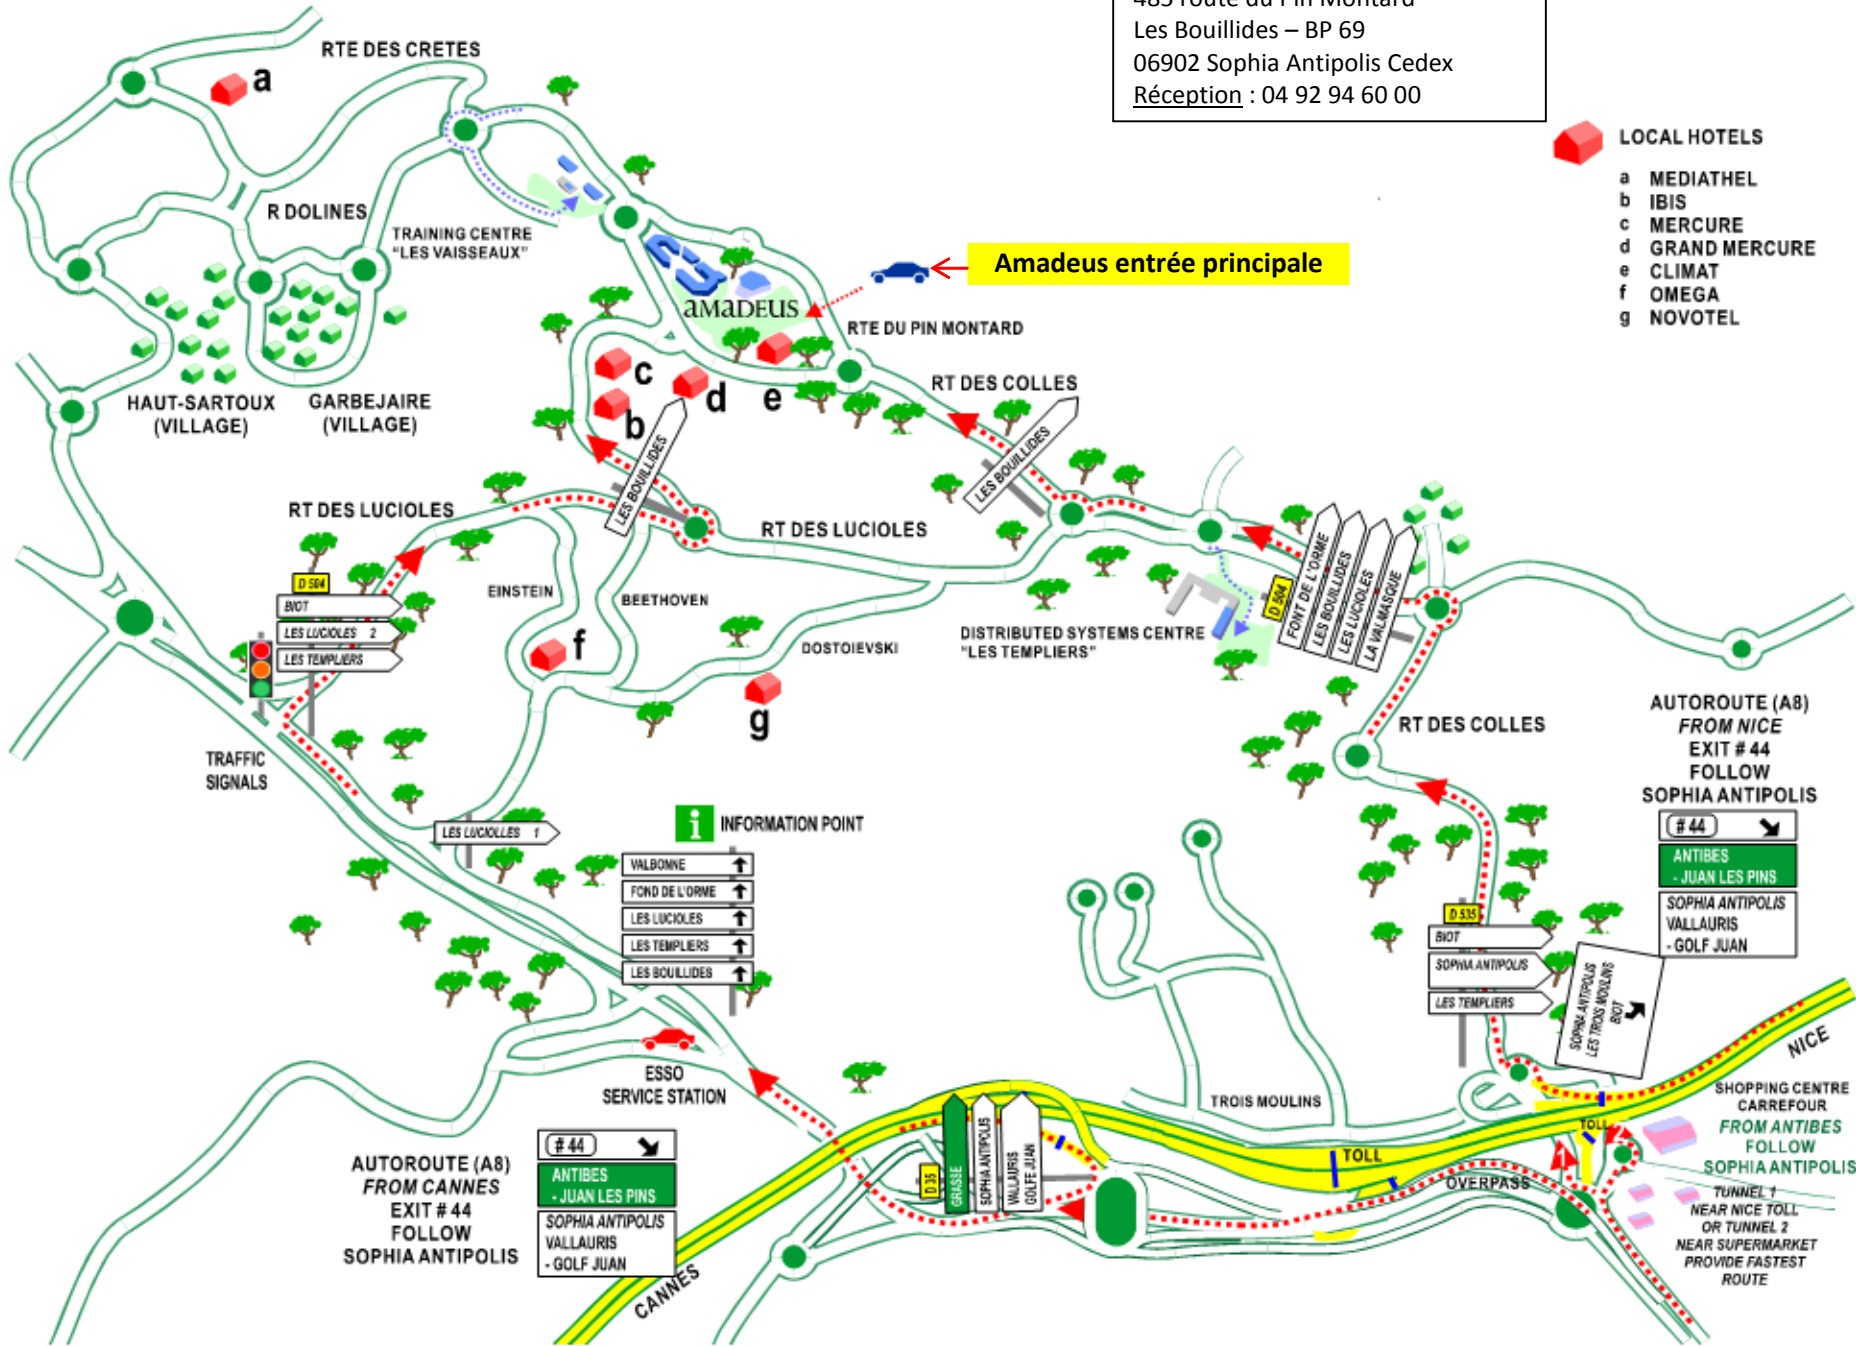

Amadeus s.a.s.

485 route du Pin Montard
 Les Bouillides – BP 69
 06902 Sophia Antipolis Cedex
 Réception : 04 92 94 60 00

LOCAL HOTELS

- a MEDIATHEL
- b IBIS
- c MERCURE
- d GRAND MERCURE
- e CLIMAT
- f OMEGA
- g NOVOTEL

Amadeus entrée principale

**AUTOROUTE (A8)
 FROM NICE
 EXIT # 44
 FOLLOW
 SOPHIA ANTIPOLIS**

- # 44
- ANTIBES
- JUAN LES PINS
- SOPHIA ANTIPOLIS
VALLAURIS
- GOLF JUAN

i INFORMATION POINT

- ↑ VALBONNE
- ↑ FOND DE L'ORME
- ↑ LES LUCIOLES
- ↑ LES TEMPLIERS
- ↑ LES BOUILLIDES

**AUTOROUTE (A8)
 FROM CANNES
 EXIT # 44
 FOLLOW
 SOPHIA ANTIPOLIS**

- # 44
- ANTIBES
- JUAN LES PINS
- SOPHIA ANTIPOLIS
VALLAURIS
- GOLF JUAN

**SHOPPING CENTRE
 CARREFOUR
 FROM ANTIBES
 FOLLOW
 SOPHIA ANTIPOLIS**

TUNNEL 1
 NEAR NICE TOLL
 OR TUNNEL 2
 NEAR SUPERMARKET
 PROVIDE FASTEST
 ROUTE